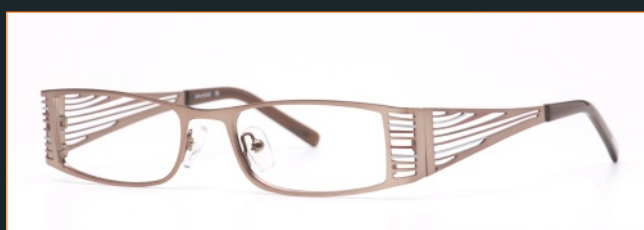

model: OR 239 **GENTS**
size: 52 x 19 x 140
col: Slate
Graphite
stainless steel / wider fitting

model: OR 237 **LADIES**
size: 49 x 17 x 135
col: Latte
stainless steel / lasered detail / petite