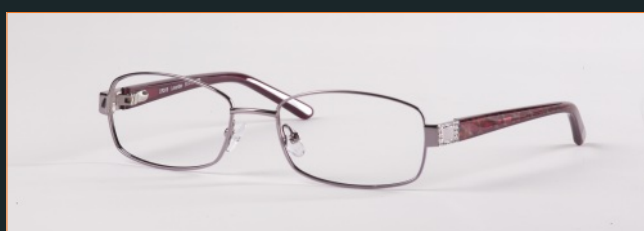

model: OR 315
size: 51 x 17 x 130
col: Lavender
Coffee
spring hinge / crystals with protective coating

LADIES