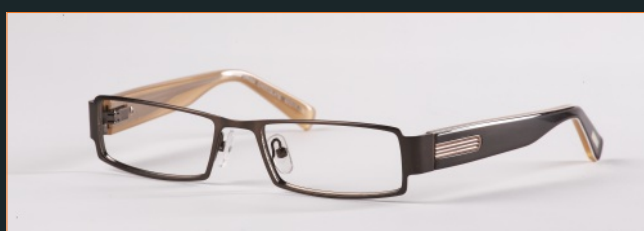

LADIES

model: OR 325
size: 50 x 16 x 130
col: Rose
Latte
spring hinge; crystals with protective coating

LADIES

model: OR 324
size: 57 x 21 x 145
col: Gun
M Brown
spring hinge / XL size

GENTS

model: OR 323
size: 50 x 17 x 135
col: Chocolate
Steel
spring hinge